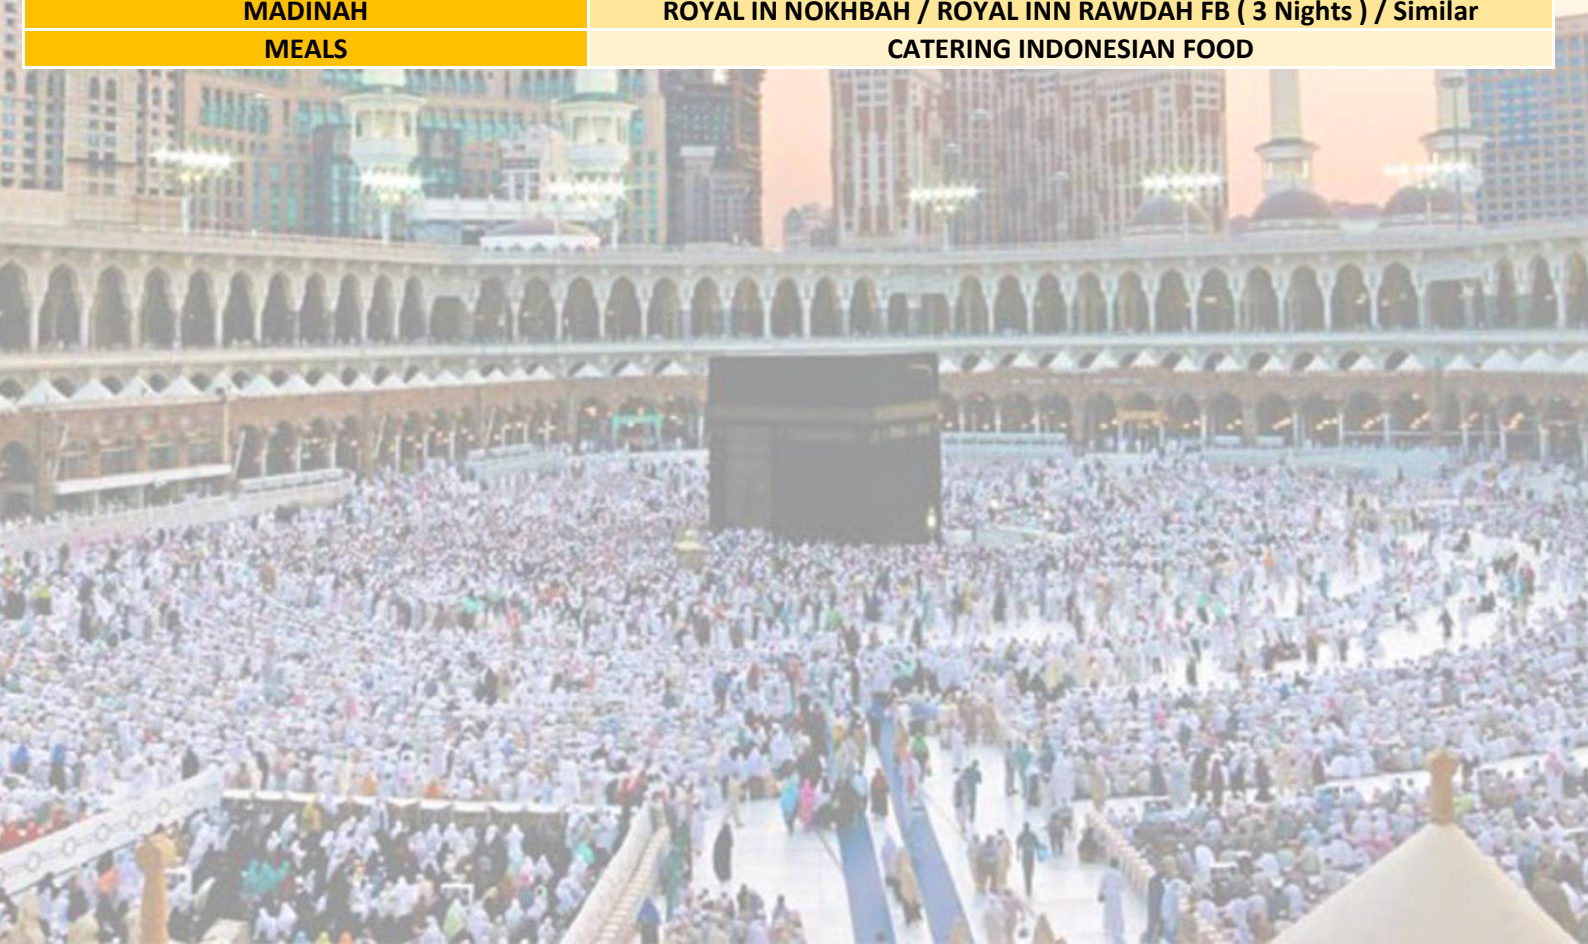

GROUP Rates / 5***** & 4 Plus**** Hotels	Period		
	May 2018	Oct – 15 Dec 2018	From 15 Dec 2018
20-30 Pax Per Person in QUAD ROOM	$ 485	$ 510	TBA
30-40 Pax Per Person in QUAD ROOM	$ 455	$ 480	TBA
40-45 Pax Per Person in QUAD ROOM	$ 445	$ 470	TBA

CITY	5***** & 4Plus**** Hotels
MAKKAH	PULLMAN/MOVENPICK/SWISSOTEL (4 Nights) / Similar
MADINAH	ROYAL INN NOZOL / SUFRA AL HUDA / AL SAHA (3 Nights) / Similar
MEALS	CATERING INDONESIAN FOOD / (FULLBOARD + $55)

GROUP Rates / 5***** Hotels	Period		
	May 2018	Oct – 15 Dec 2018	From 15 Dec 2018
20-30 Pax Per Person in QUAD ROOM	$ 505	$ 530	TBA
30-40 Pax Per Person in QUAD ROOM	$ 475	$ 500	TBA
40-45 Pax Per Person in QUAD ROOM	$ 465	$ 490	TBA

CITY	5***** Hotels
MAKKAH	PULLMAN/MOVENPICK/SWISSOTEL (4 Nights) / Similar
MADINAH	ROYAL IN NOKHBAH / ROYAL INN RAWDAH FB (3 Nights) / Similar
MEALS	CATERING INDONESIAN FOOD